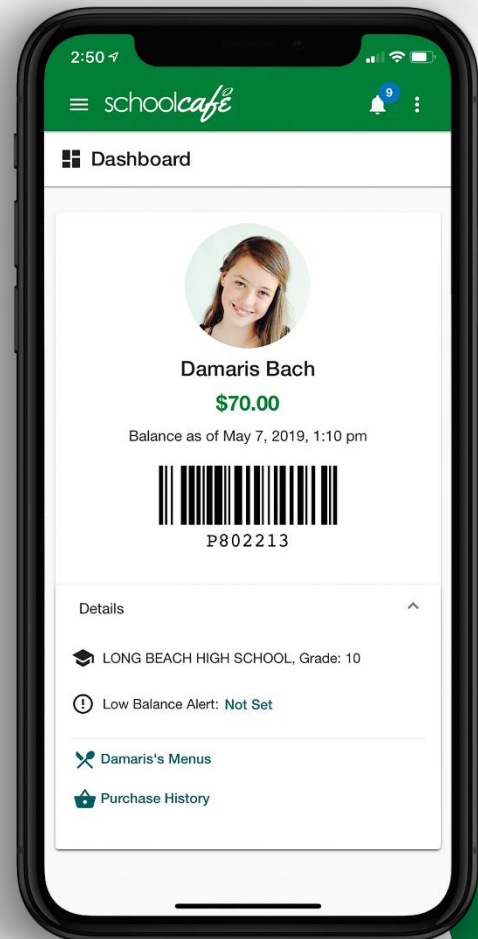

schoolcafé

One app for your entire cafeteria.

PAYMENTS MADE EASY

With email and push notifications, parents can stay on top of their student's account balance. Low balance reminders make sure parents never miss a payment and students always have adequate funds in their account.

Contact: Dining Services with any questions
610-826-3155- Ext.2218

Get It Now

www.schoolcafe.com

© 2021 schoolcafé by PrimeroEdge