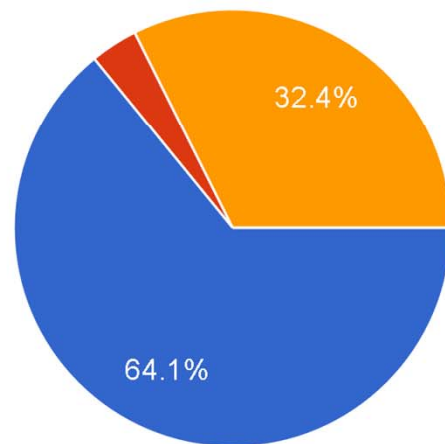

Hybrid Model & Siblings

If you have more than one child and you selected the hybrid option, would you like your children to attend school on the same days of the week?

599 responses

- Yes, I would like my children to attend on the same days of the week.
- No, I would like my children to attend on different days of the week.
- I do not have a preference.