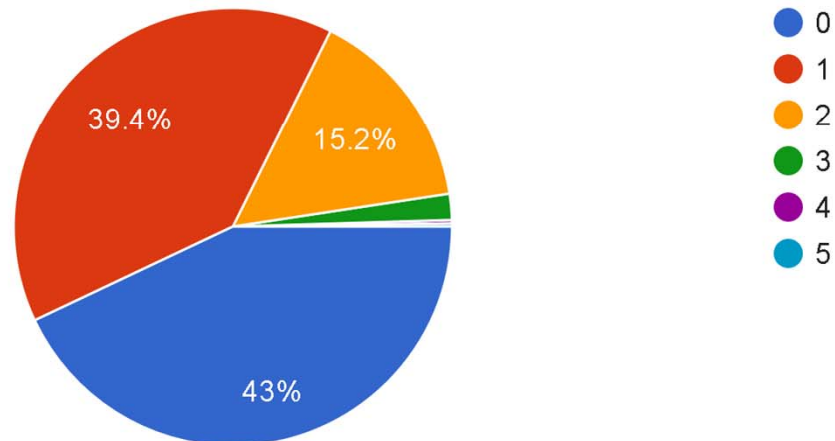

Chromebook & Internet Access

All students in grades 7-12 will receive a Chromebook as part of our 1:1 technology initiative. If you have a child/children in grades K-6, we can provide ...gain, please only include students in grades K-6.

833 responses