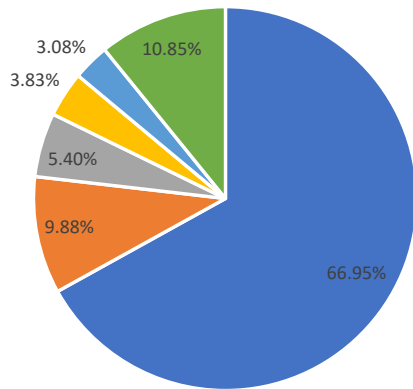

■ Hybrid ■ Virtual ■ BB Academy ■ CCTI ■ Not Returning to PASD ■ Did not respond

Program	Students	%
Hybrid	1240	66.95%
Virtual	183	9.88%
BB Academy	100	5.40%
CCTI	71	3.83%
Not Returning to PASD	57	3.08%
Did not respond	201	10.85%