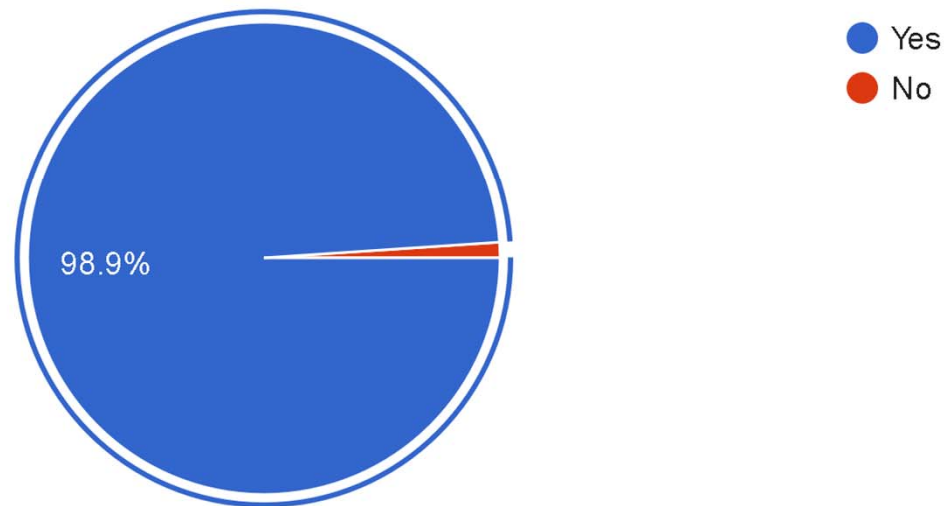

Chromebook & Internet Access

Do you have internet access at home?

1,043 responses